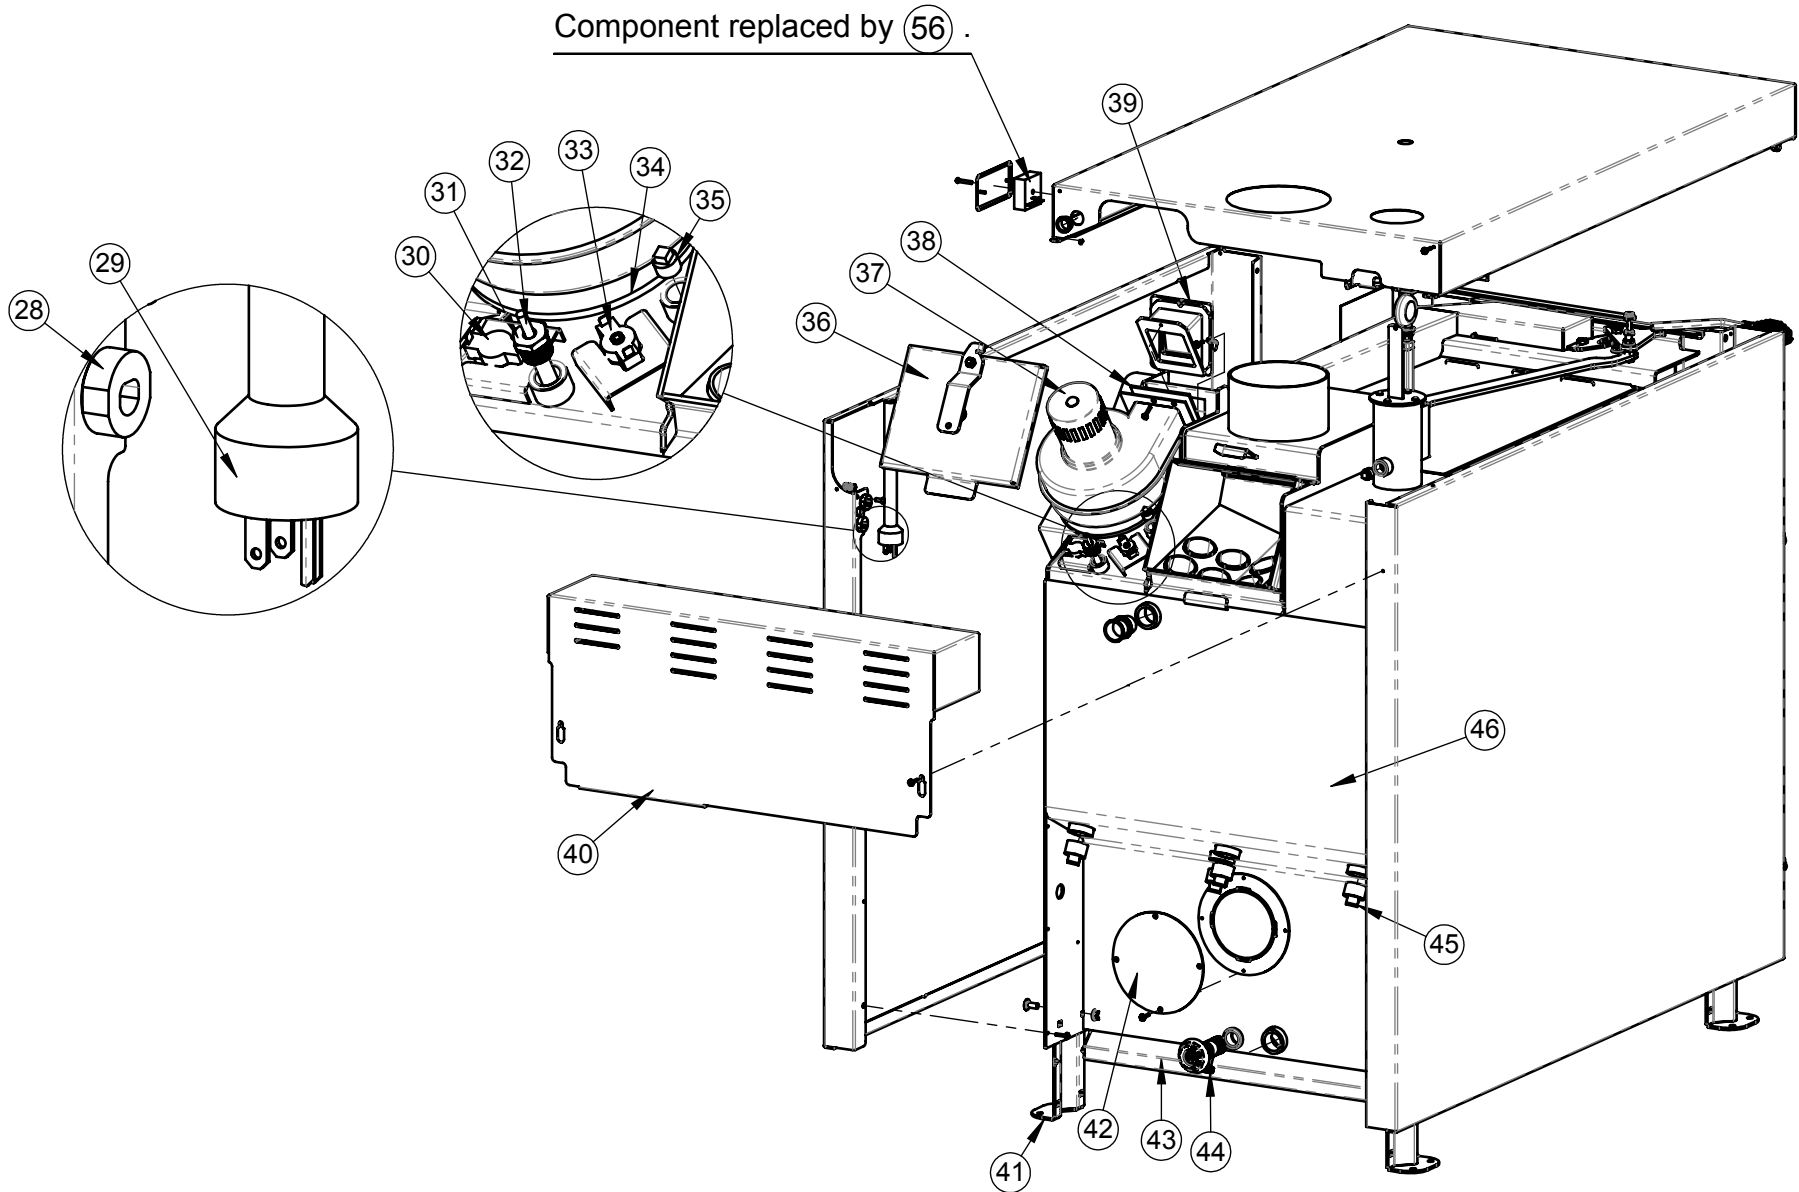

For current authorized dealer use only. Not intended for general distribution.