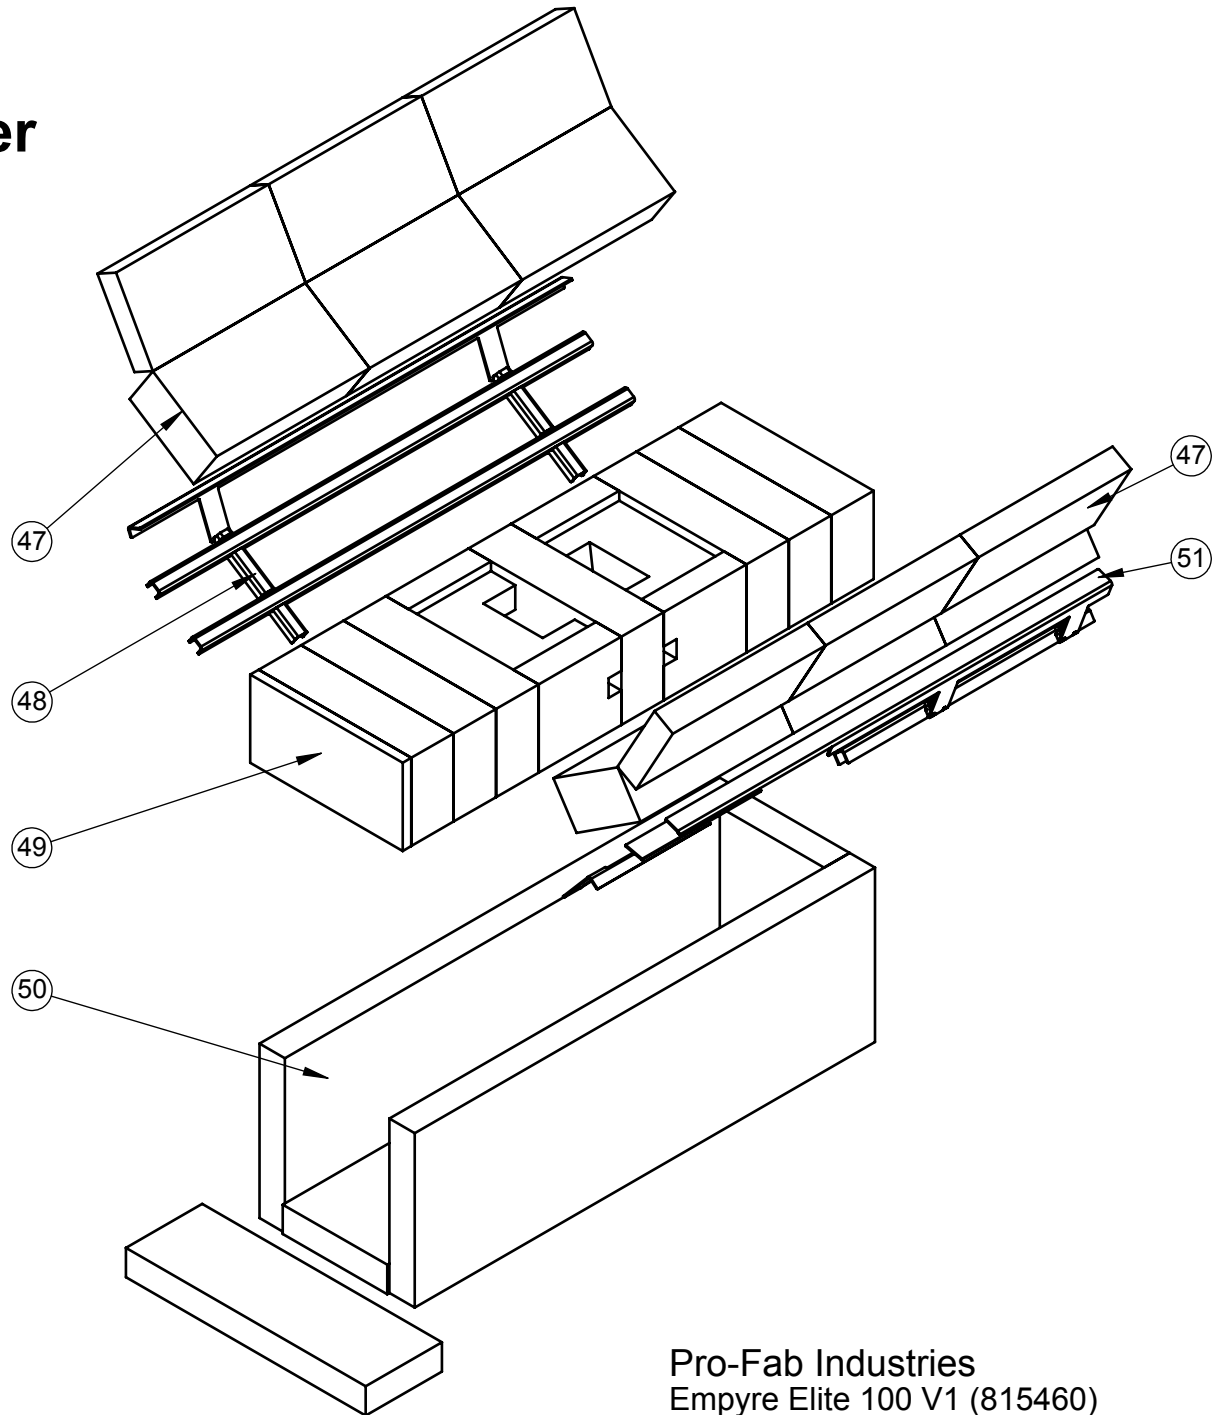

Brick package for a furnace without a liner

The blanket insulation is replaced by (48) and (51)

For current authorized dealer use only. Not intended for general distribution.