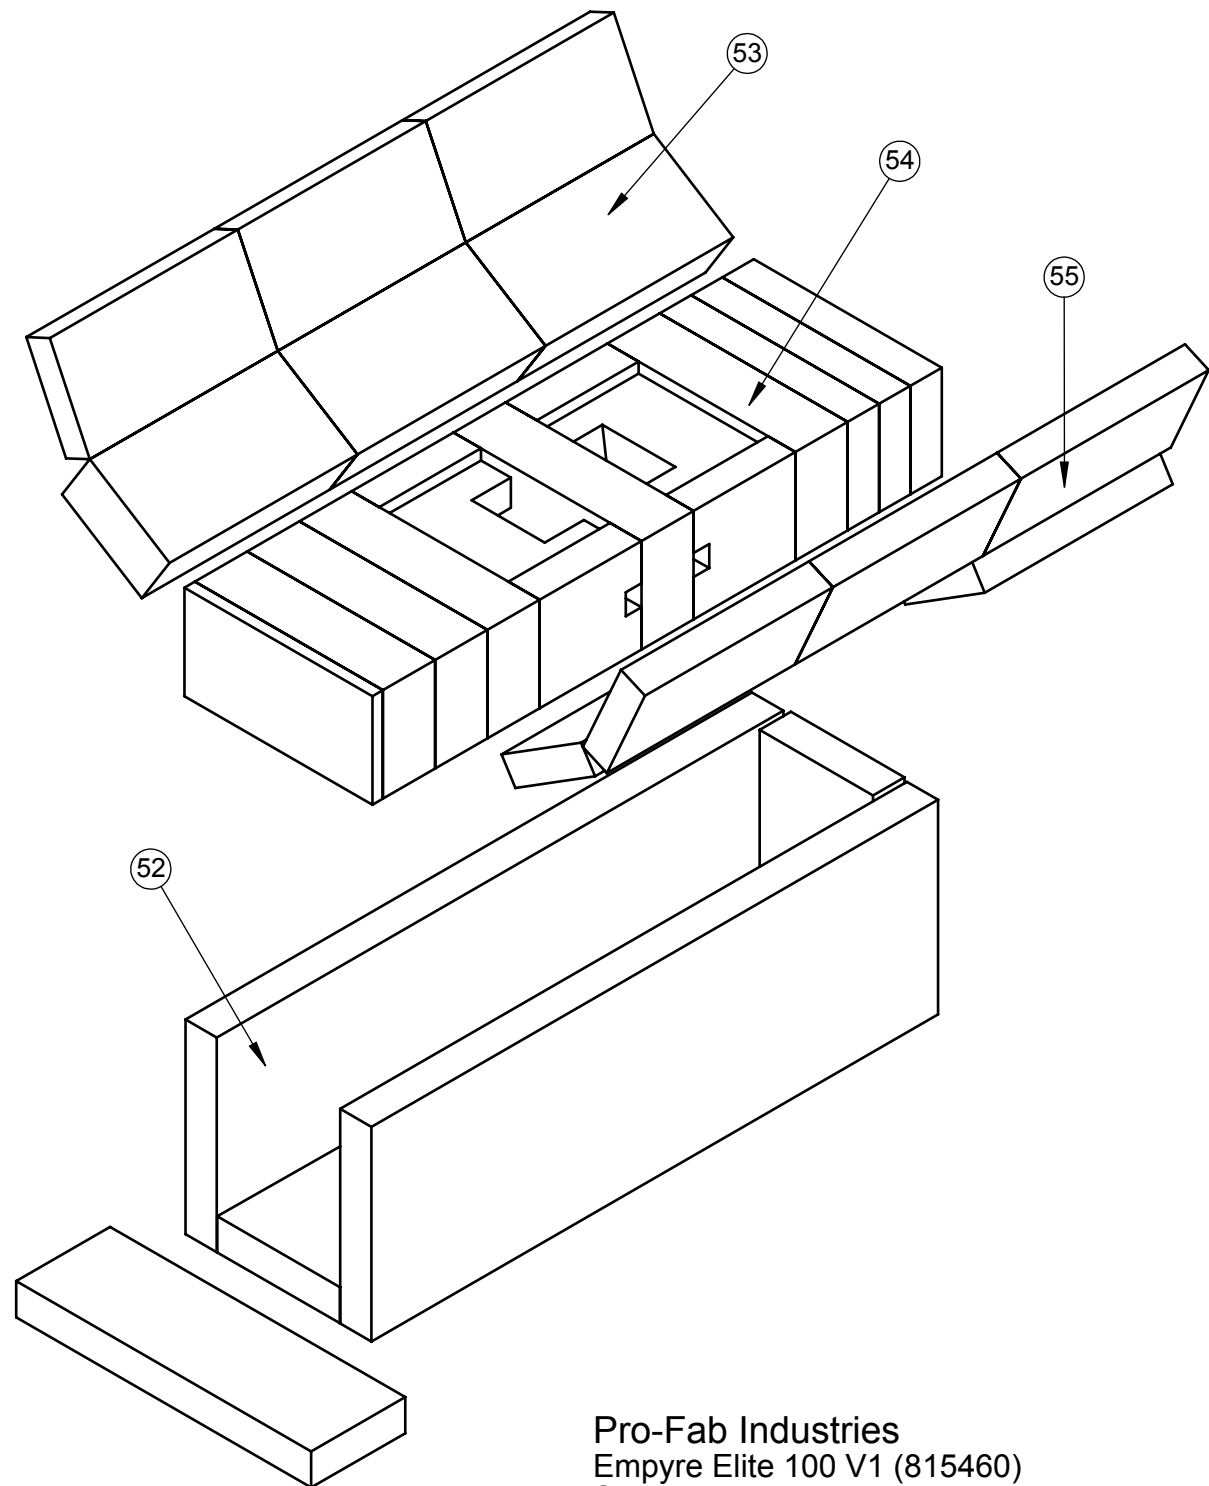

Brick package for an enhanced furnace with a liner

For current authorized dealer use only. Not intended for general distribution.