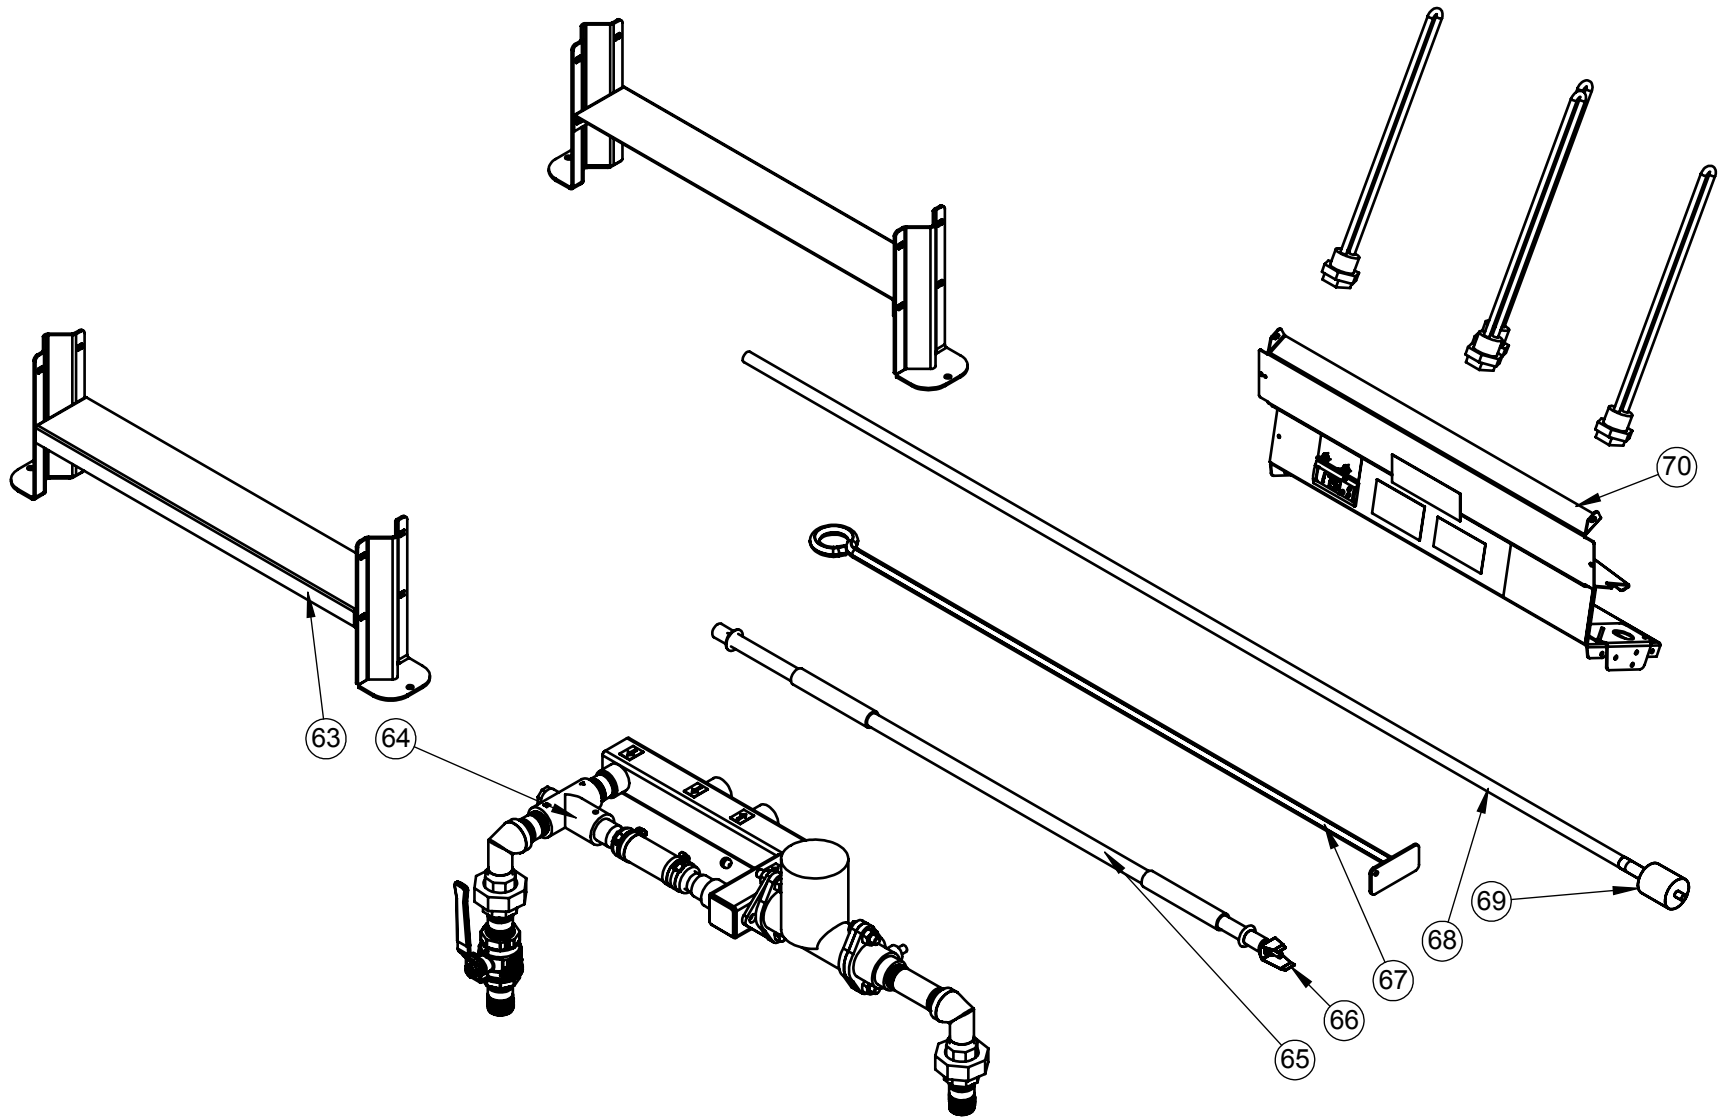

For current authorized dealer use only. Not intended for general distribution.