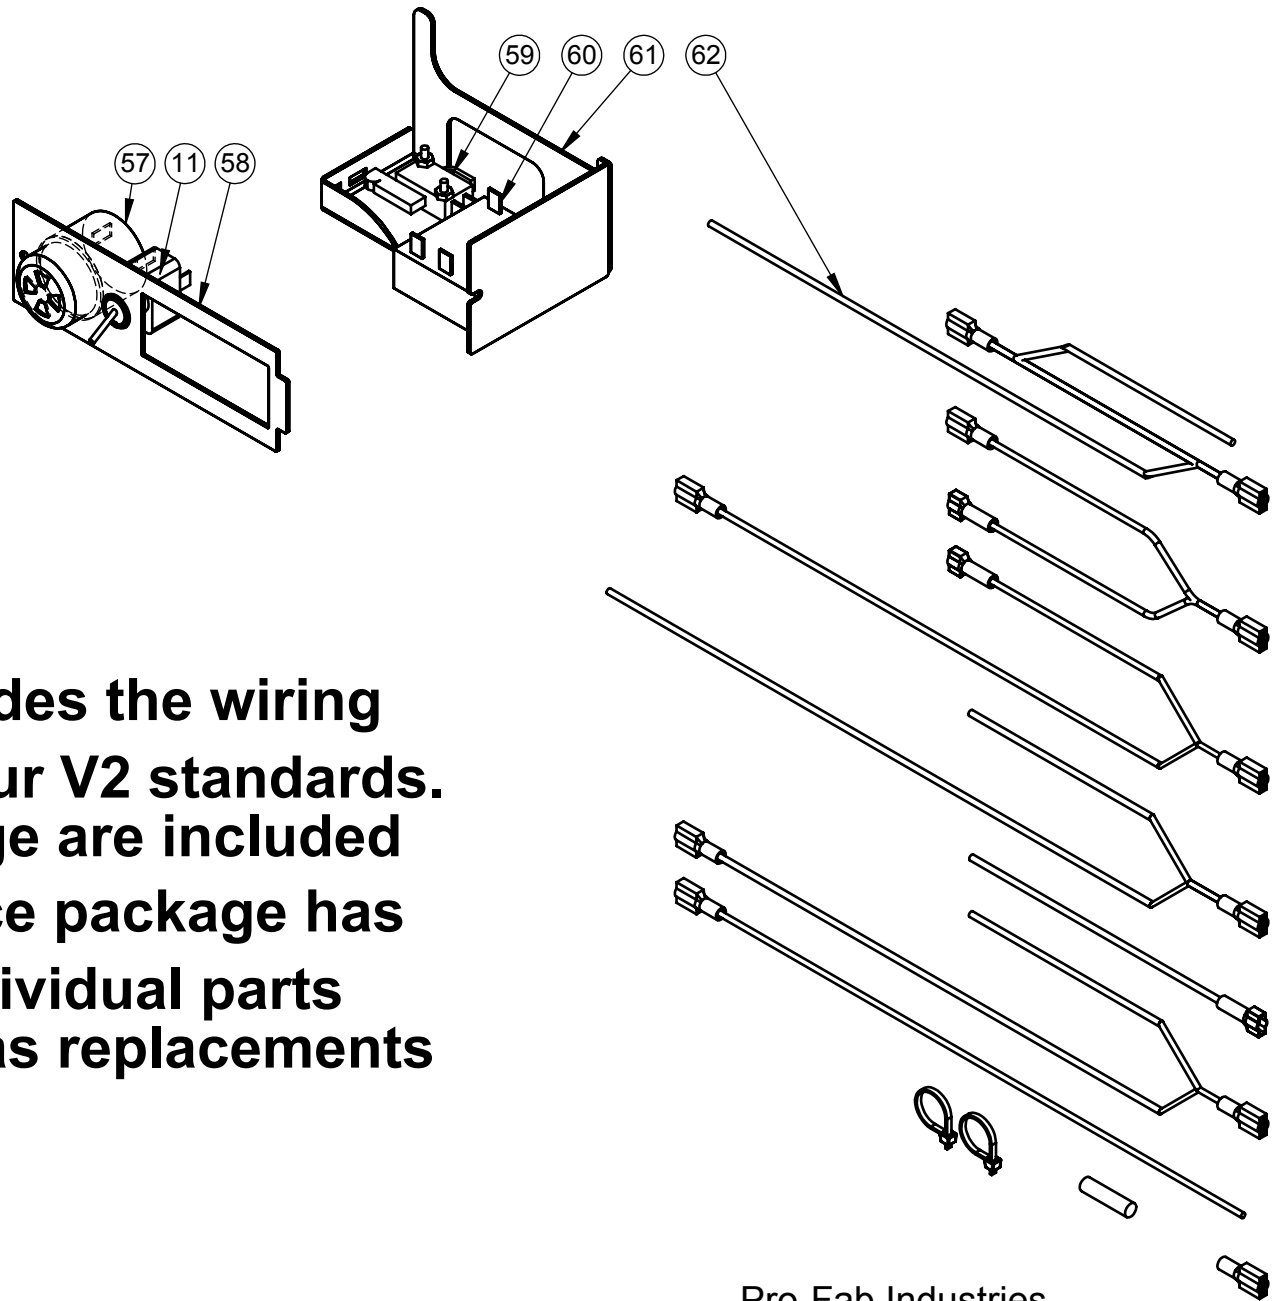

For current authorized dealer use only. Not intended for general distribution.

Package 56 upgrades the wiring in a V1 furnace to our V2 standards. All parts on this page are included in package 56. Once package has been purchased individual parts may be purchased as replacements