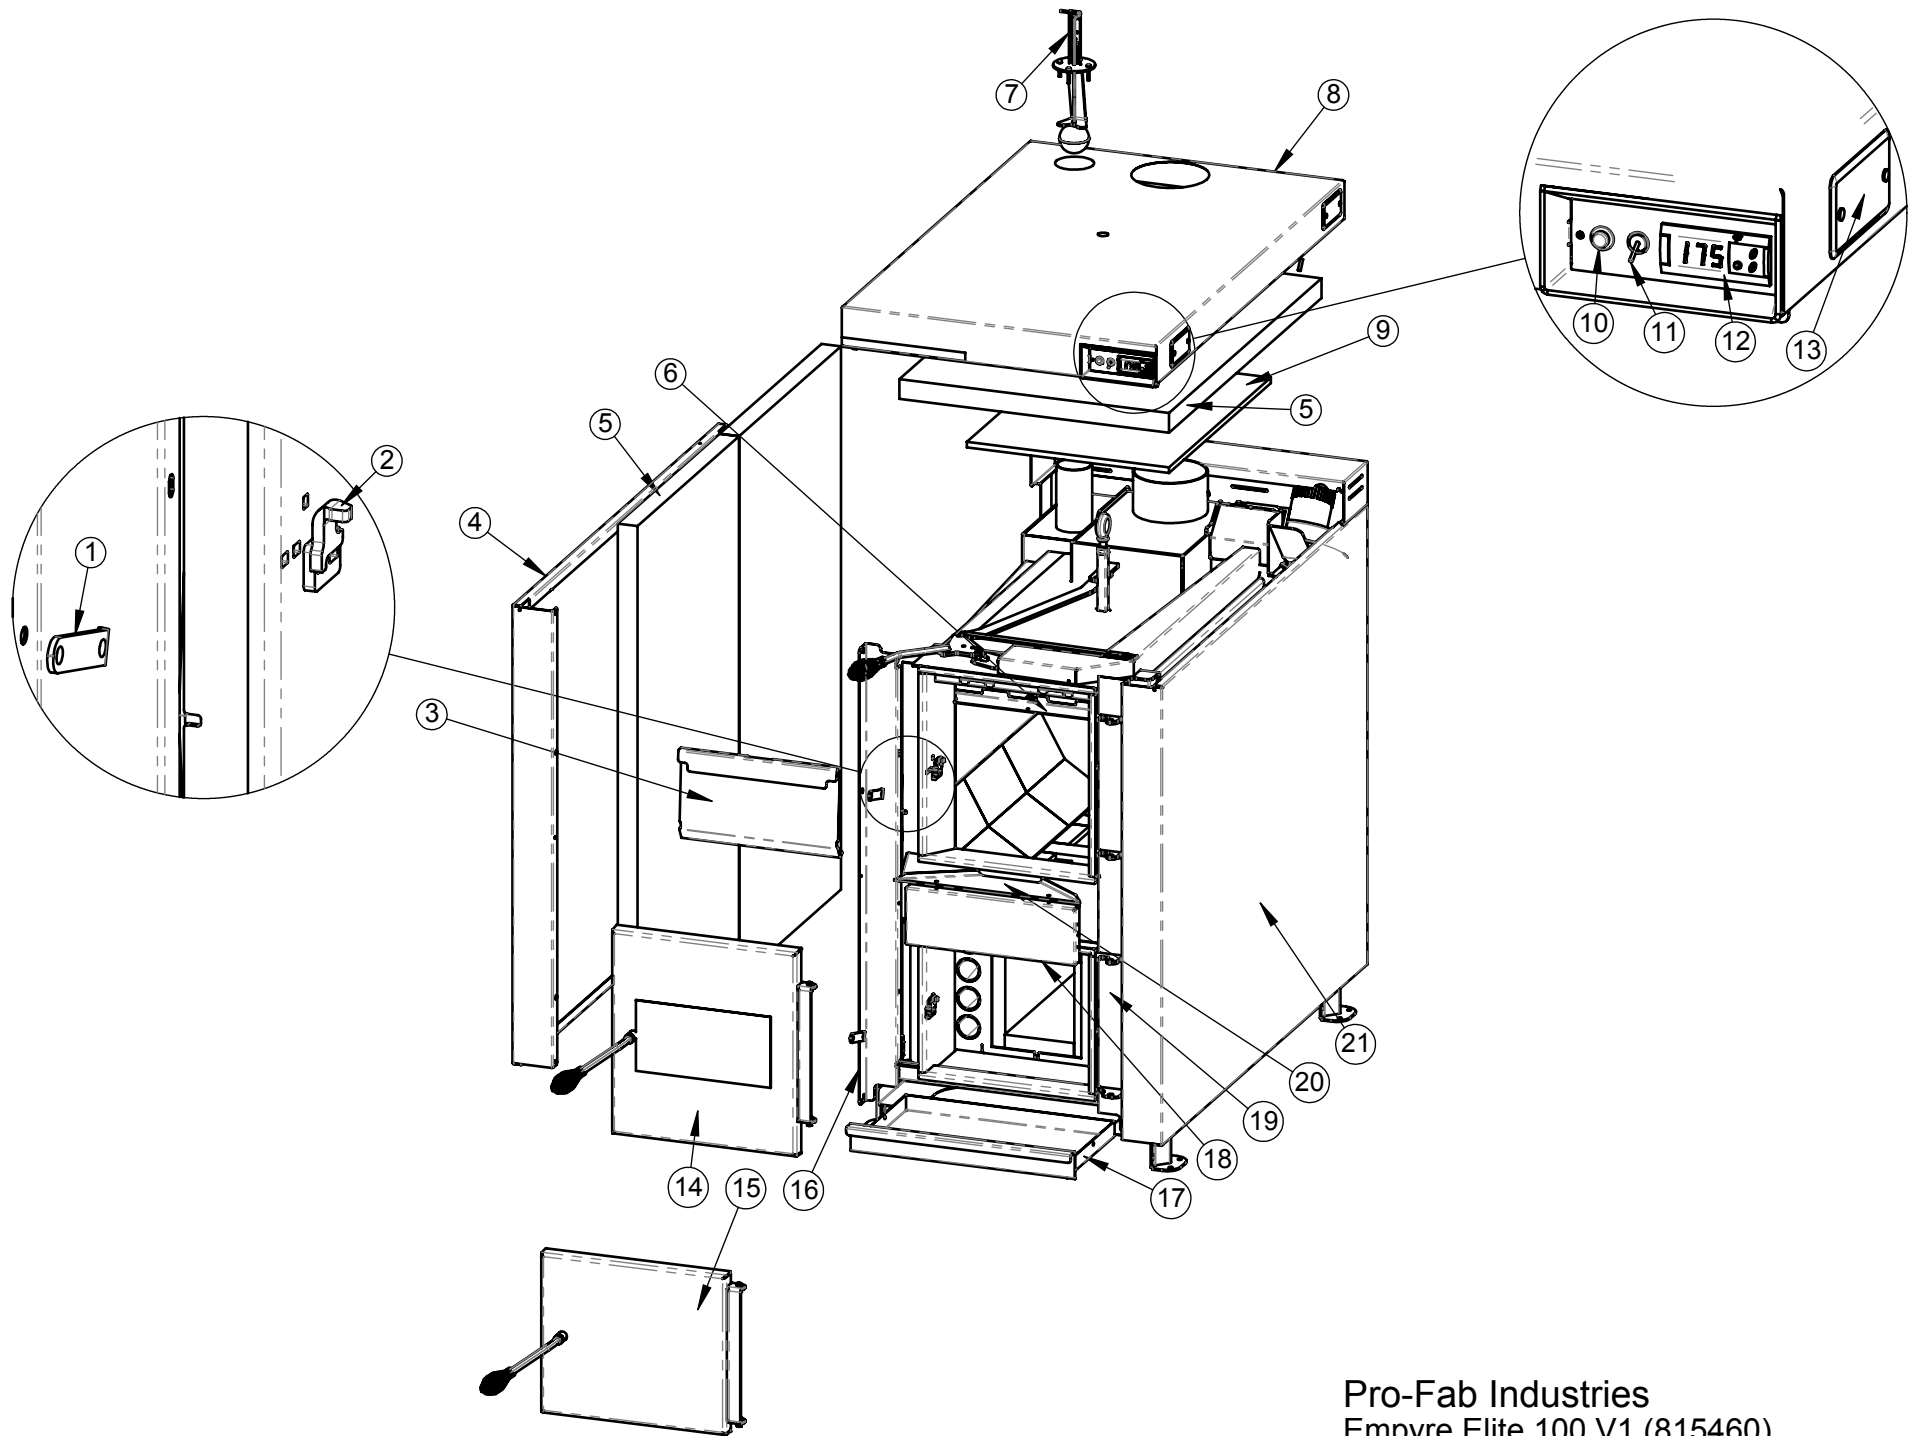

ITEM NO.	PAGE	PART NO.	DESCRIPTION	QTY.
1	2	816050	Key, Lock	2
2	2	815813	Latch	2
3	2	815789	Smoke Curtain	1
4	2	815718	Side Panel, L/H	1
5	2	801045	Insulation, Semi-Rigid	5 shts.
6	2	815947	Deflector, Air	1
7	2	815746	Lid, Level Indicator	1
8	2	815966	Top Panel, Elite 100	1
9	2	812609	Insulation, Ceramic Blanket, 0.5 in.	6.25 sq. ft.
10	2	806479	Light, Indicator, Red Standard	1
11	2	800836	Switch, Toggle	1
12	2	810268	Display, Temperature Controller, Electronic	1
13	2	800839	Cover, Electrical Box	2
14	2	817453	Door, Service, Elite 100 (Assembled)	1
15	2	815691	Ash Door	1
16	2	815720	Front Strip, Z, L/H	1
17	2	815747	Ash Tray	1
18	2	815750	Front Trim, Center	1
19	2	815721	Front Strip, R/H	1
20	2	815863	Tray, Catch	1
21	2	815758	Side Panel, R/H	1
22	3	812105	Spring, Stove Handle, Plated	1
23	3	815812	Handle, Smoke Exit	1
24	3	816045	Trigger, Switch	1
25	3	815854	Front Bar, Connector, Smoke Exit	1
26	3	815864	Lid, Smoke Exit	1
27	3	815783	Bar, Connector, Smoke Exit	1
28	4	816293	Connector, Cord Grip, Strain Relief	2
29	4	815963	Power Cord, Male, Elite	1
30	4	816272	Snap Disc, Close on Rise, 160 F	1
31	4	806455	ETC Well for Elect. Controller	1
32	4	812424	Probe, PVC, w/ 5ft Cable, Temp Controller	1
33	4	816271	Snap Disc, Open on Rise, 190 F, Manual Reset	1
34	4	800797	Cell Foam, Closed, Adhesive Backing	17.5 in.
35	4	800965	Plug, Square Head	2
36	4	815946	Top Cover, Clean Out	1
37	4	814185	Blower, 3000 RPM	1
38	4	807834	Cell Foam, Closed, Adhesive Backing	14.5 in.
39	4	815944	Flapper Unit, Wedge	1
40	4	815751	Top Cover, Rear	1
41	4	815801	Leg	4
42	4	815753	Cover, Oil Burner	1
43	4	815717	Pan	1
44	4	800939	Valve, Boiler Drain, 0.750 in.	1
45	4	800970	Plug, Square Head	4
46	4	816197	Insulation Panel, Water Jacket	1

ITEM NO.	PAGE	PART NO.	DESCRIPTION	QTY.
47	5	819826	Fire Box, R/H & L/H, Brick Kit	2
48	5	819900	Brick Rack, L/H	1
49	5	819825	Fire Box, Middle Section	1
50	5	819827	Insulation, Service Kit	1
51	5	819901	Brick Rack, R/H	1
52	6	819869	Bottom Chamber, Brick Kit, SS Liner	1
53	6	819867	Fire Box, L/H, Brick Kit, SS Liner	1
54	6	819866	Fire Box, Middle Section, Brick Kit, SS Liner	1
55	6	819868	Fire Box, R/H, Brick Kit, SS Liner	1
56	7	819738	Wiring Upgrade, V1	1
57	7	817736	Buzzer	1
58	7	819737	Switch Panel, Elite V1 Upgrade	1
59	7	815822	Switch, Limit, Omron, 15A, 125/250VAC	1
60	7	817482	Timer with Relay - LGT-10	1
61	7	819736	Mount, Microswitch, V1 upgrade	1
62	7	817751	Wire Harness, Main, Elite 100	1
63	8	815868	Extension Legs, Empyre Elite (Assembled)	1
64	8	818454	ESO, 1 inch, V1	1
65	8	816264	Flue Active Cleaning Tool, Package	1
66	8	816535	Cleaning Head, Tube	1
67	8	816054	Ash Rake, Elite 100 (Welded)	1
68	8	818395	Cleaning Brush, Option (Assembled)	1
69	8	817799	Flue Brush	1
70	8	816060	Electric Element Back Up Option, Elite M10	1
71	Not Shown	816674	Manual Operators Package English	1
72	Not Shown	816675	Manual Operators Package French	1
73	Not Shown	818506	Electric Element Option Package English	1
74	Not Shown	816653	Electric Element Option Package French	1
75	Not Shown	816692	Bulletin ,Boiler startup instructions	1
76	Not Shown	816681	Bulletin, Replacing Door Gasket	1
77	Not Shown	816228	Spec Sheet Elite 100 V1	1

For current authorized dealer use only. Not intended for general distribution.

Pro-Fab Industries
Empyre Elite 100 V1 (815460)
Service Parts List 818212 R2
Page 1 of 8

For current authorized dealer use only. Not intended for general distribution.

Pro-Fab Industries
Empyre Elite 100 V1 (815460)
Service Parts List 818212 R2
Page 2 of 8