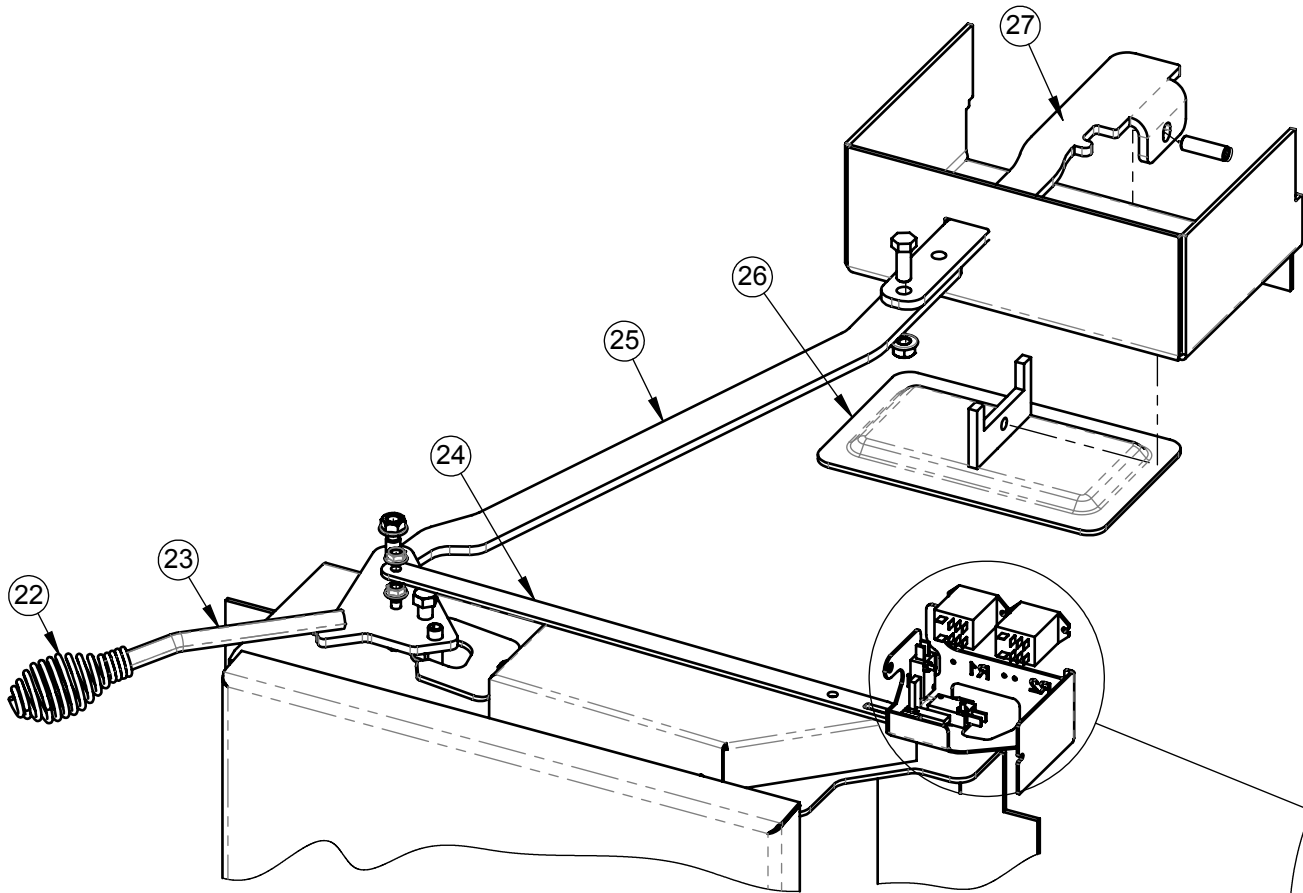

Components replaced by 56 .

For current authorized dealer use only. Not intended for general distribution.