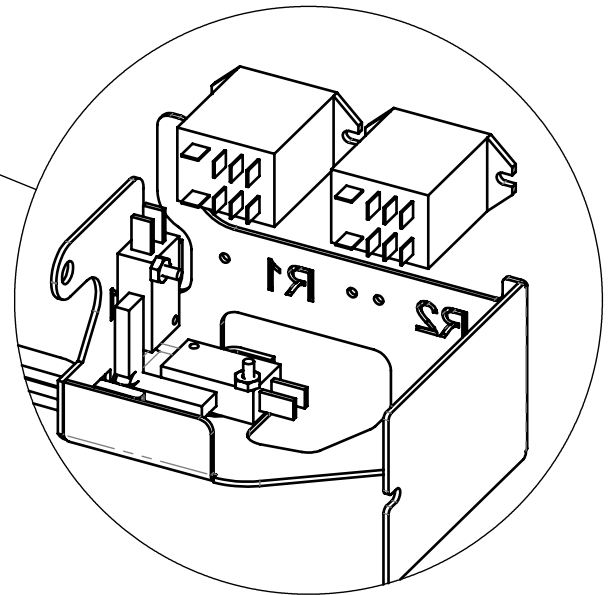

Components replaced by 56 .